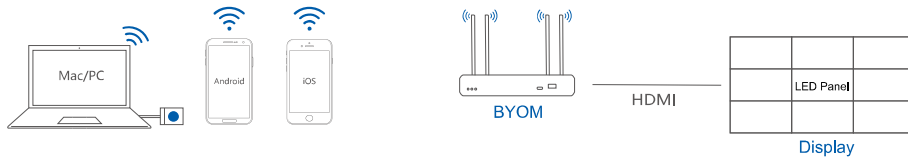

Quad Screen Präsentation

Product diagram

> Connection diagram:

Features

System	Linux
Processor	RK3566
CPU	A55 Quad-core 1.8GHz
Storage	2GB + 16GB
Video output	1*HDMI2.0, Max 4K60, can be set 11 resolutions
Video input	1*HDMI1.4, Max 1920*1080P60
Audio output	1.35mm audio interface
Internet port	1*LAN
USB port	2*USB-A2.0, 1*USB-C2.0
Power port	12V/2A
Split screens	Max 9 split screens, can be set on WEB, default 9 split screens
Simultaneous connections	64
Display resolution	Single screen: max 4K, 2-4 split screens: max 1080p, 5-9 split screens: max 720P
Display ratio	Proportions, 16:9, 16:10, 4:3
Video codec	Support H264 & H265, max resolution 4K, max frame rate 60fps
Audio codec	44.1KHz 16bit stereo, HDMI embedded audio and 3.5mm audio
WIFI hotspot	WiFi6 2T2R
WIFI card	WiFi5 2T2R
Protocol	802.11ax, 802.11ac, 802.11n
Distance	50m
Frequency	2.4G & 5G (Default 5G)
Channel	20 channel can be set, including 11 channels of 2.4G, and 9 channels of 5G
Latency	<150ms
Sources	Support MAC, IOS, WIN, Android and Harmony OS
Transmitter	USB-A / USB-C / HDMI transmitters
Software	WIN Sender, Android Sender
Airplay	Support Airplay, max resolution 4K
Miracast	Support Miracast, max resolution 4K
Wired	HDMI input can loop out to HDMI output
BYOM	Support USB and HDMI camera, USB microphone and USB speaker
Mobilephone presenting	Four screen mode in landscape orientation on mobilephone Four screen mode in portrait orientation on mobilephone
WEB setting	Built-in WEB setting
Controlled software	WIN controller
Moderate mode	Android controller
Power rate	<6W (not including the power of external devices like USB camera)
Size	180mm*40mm*110.9mm (not include external glue stick antenna)
Temperature	Running : +5°C ~ +40°C Storage : -20°C ~ +60°C
Humidity	Running and Storage: 0 - 90°C , relative humidity, no condensation