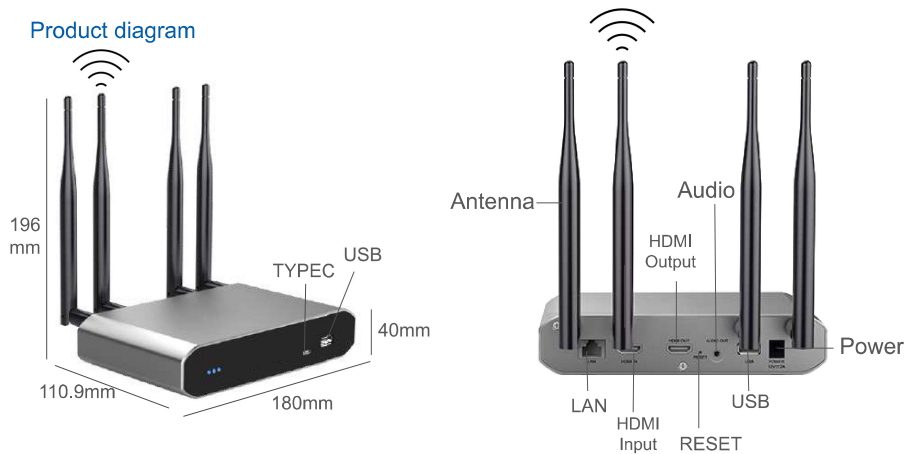

Quad Screen Präsentation

Product diagram

> Connection diagram:

Features

System	Linux
Processor	RK3566
CPU	A55 Quad-core 1.8GHz
Storage	2GB + 16GB
Video output	1*HDMI2.0, Max 4K60, can be set 11 resolutions
Video input	1*HDMI1.4, Max 1920*1080P60
Audio output	1.35mm audio interface
Internet port	1*LAN
USB port	2*USB-A2.0, 1*USB-C2.0
Power port	12V/2A
Split screens	Max 9 split screens, can be set on WEB, default 9 split screens
Simultaneous connections	64
Display resolution	Single screen: max 4K, 2-4 split screens: max 1080p, 5-9 split screens: max 720P
Display ratio	Proportions, 16:9, 16:10, 4:3
Video codec	Support H264 & H265, max resolution 4K, max frame rate 60fps
Audio codec	44.1KHz 16bit stereo, HDMI embedded audio and 3.5mm audio
WIFI hotspot	WiFi6 2T2R
WIFI card	WiFi5 2T2R
Protocol	802.11ax, 802.11ac, 802.11n
Distance	50m
Frequency	2.4G & 5G (Default 5G)
Channel	20 channel can be set, including 11 channels of 2.4G, and 9 channels of 5G
Latency	<150ms
Sources	Support MAC, IOS, WIN, Android and Harmony OS
Transmitter	USB-A / USB-C / HDMI transmitters
Software	WIN Sender, Android Sender
Airplay	Support Airplay, max resolution 4K
Miracast	Support Miracast, max resolution 4K
Wired	HDMI input can loop out to HDMI output
BYOM	Support USB and HDMI camera, USB microphone and USB speaker
Mobilephone presenting	Four screen mode in landscape orientation on mobilephone Four screen mode in portrait orientation on mobilephone
WEB setting	Built-in WEB setting
Controlled software	WIN controller
Moderate mode	Android controller
Power rate	<6W (not including the power of external devices like USB camera)
Size	180mm*40mm*110.9mm (not include external glue stick antenna)
Temperature	Running : +5°C ~ +40°C Storage : -20°C ~ +60°C
Humidity	Running and Storage: 0 - 90°C , relative humidity, no condensation