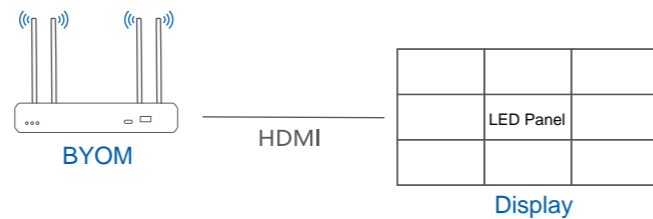

## Features

System	Linux
Processor	RK3566
CPU	A55 Quad-core 1.8GHz
Storage	2GB + 16GB
Video output	1*HDMI2.0, Max 4K60, can be set 11 resolutions
Video input	1*HDMI1.4, Max 1920*1080P60
Audio output	1.35mm audio interface
Internet port	1*LAN
USB port	2*USB-A2.0, 1*USB-C2.0
Power port	12V/2A
Split screens	Max 9 split screens, can be set on WEB, default 9 split screens
Simultaneous connections	64
Display resolution	Single screen: max 4K, 2-4 split screens: max 1080p , 5-9 split screens: max 720P
Display ratio	Proportions, 16:9, 16:10, 4:3
Video codec	Support H264 & H265, max resolution 4K, max frame rate 60fps
Audio codec	44.1KHz 16bit stereo, HDMI embedded audio and 3.5mm audio
WIFI hotspot	WiFi6 2T2R
WIFI card	WiFi5 2T2R
Protocol	802.11ax, 802.11ac, 802.11n
Distance	50m
Frequency	2.4G & 5G (Default 5G)
Channel	20 channel can be set, including 11 channels of 2.4G, and 9 channels of 5G
Latency	<150ms
Sources	Support MAC, iOS, WIN, Android and Harmong OS
Transmitter	USB-A / USB-C / HDMI transmitters
Software	WIN Sender, Android Sender
Airplay	Support Airplay, max resolution 4K
Miracast	Support Miracast, max resolution 4K
Wired	HDMI input can loop out to HDMI output
BYOM	Support USB and HDMI camera, USB microphone and USB speaker
Mobilephone presenting	Four screen mode in landscape orientation on mobilephone Four screen mode in portrait orientation on mobilephone
WEB setting	Built-in WEB setting
Controlled software	WIN controller
Moderate mode	Android controller
Power rate	<6W (not including the power of external devices like USB camera)
Size	180mm*40mm*110.9mm (not include external glue stick antenna)
Temperature	Running : +5°C ~ +40°C    Storage : -20°C ~ +60°C
Humidity	Running and Storage: 0 - 90°C , relative humidity, no condensation