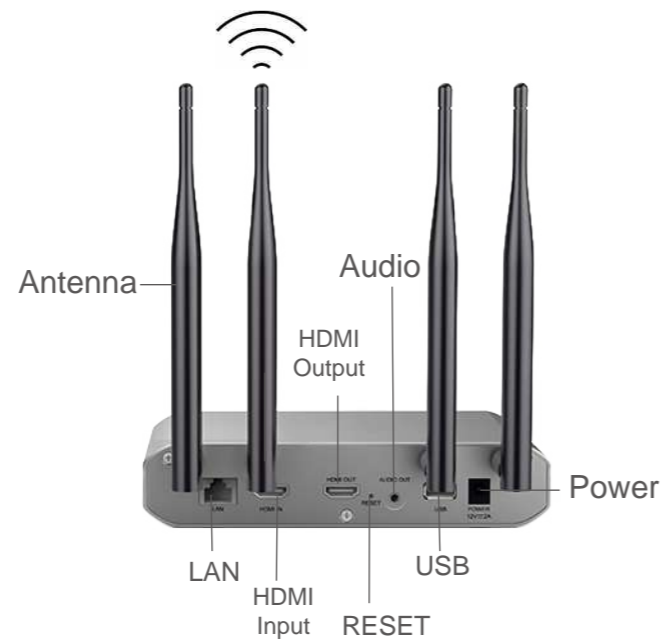

# 4K BYOM wireless Pro

Product diagram

> Connection diagram:

## Features

System	Linux
Processor	RK3566
CPU	A55 Quad-core 1.8GHz
Storage	2GB + 16GB
Video output	1*HDMI2.0, Max 4K60, can be set 11 resolutions
Video input	1*HDMI1.4, Max 1920*1080P60
Audio output	1.35mm audio interface
Internet port	1*LAN
USB port	2*USB-A2.0, 1*USB-C2.0
Power port	12V/2A
Split screens	Max 9 split screens, can be set on WEB, default 9 split screens
Simultaneous connections	64
Display resolution	Single screen: max 4K, 2-4 split screens: max 1080p , 5-9 split screens: max 720P
Display ratio	Proportions, 16:9, 16:10, 4:3
Video codec	Support H264 & H265, max resolution 4K, max frame rate 60fps
Audio codec	44.1KHz 16bit stereo, HDMI embedded audio and 3.5mm audio
WIFI hotspot	WiFi6 2T2R
WIFI card	WiFi5 2T2R
Protocol	802.11ax, 802.11ac, 802.11n
Distance	50m
Frequency	2.4G & 5G (Default 5G)
Channel	20 channel can be set, including 11 channels of 2.4G, and 9 channels of 5G
Latency	<150ms
Sources	Support MAC, iOS, WIN, Android and Harmong OS
Transmitter	USB-A / USB-C / HDMI transmitters
Software	WIN Sender, Android Sender
Airplay	Support Airplay, max resolution 4K
Miracast	Support Miracast, max resolution 4K
Wired	HDMI input can loop out to HDMI output
BYOM	Support USB and HDMI camera, USB microphone and USB speaker
Mobilephone presenting	Four screen mode in landscape orientation on mobilephone Four screen mode in portrait orientation on mobilephone
WEB setting	Built-in WEB setting
Controlled software	WIN controller
Moderate mode	Android controller
Power rate	<6W (not including the power of external devices like USB camera)
Size	180mm*40mm*110.9mm (not include external glue stick antenna)
Temperature	Running : +5°C ~ +40°C    Storage : -20°C ~ +60°C
Humidity	Running and Storage: 0 - 90°C , relative humidity, no condensation